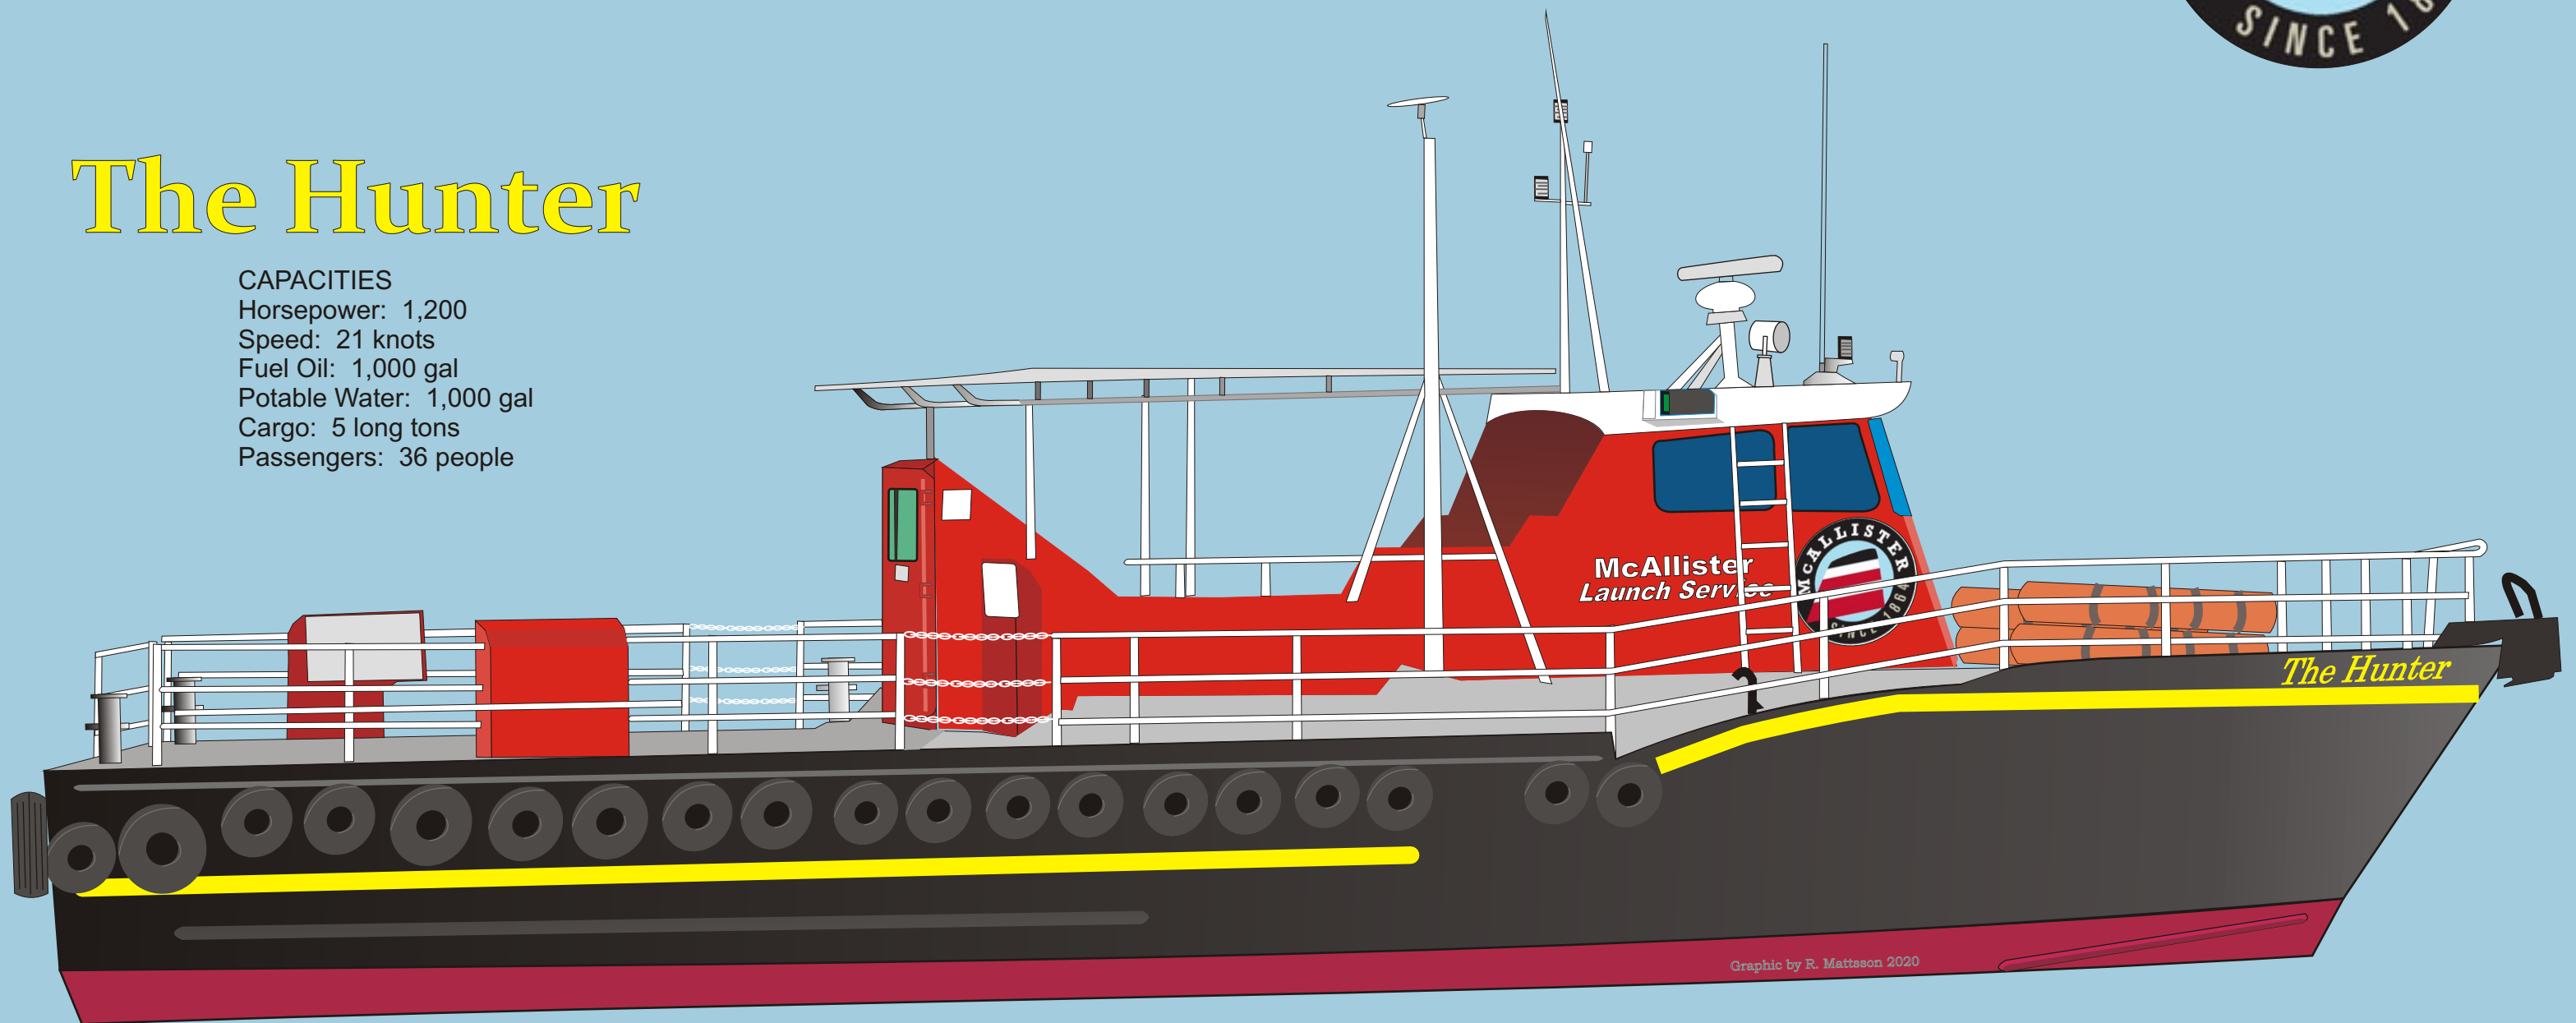

McAllister Towing of Connecticut Launch Service

The Hunter

CAPACITIES

Horsepower: 1,200
Speed: 21 knots
Fuel Oil: 1,000 gal
Potable Water: 1,000 gal
Cargo: 5 long tons
Passengers: 36 people

Servicing all of Long Island Sound from Bridgeport, CT